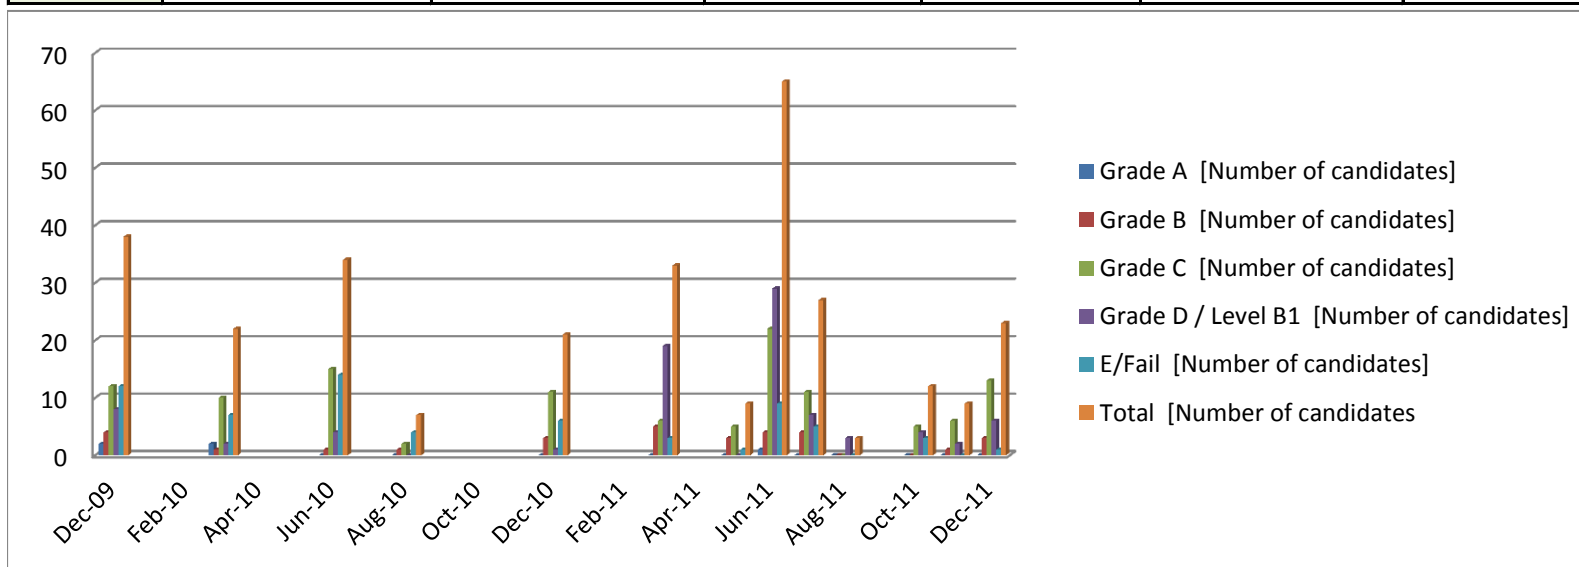

FCE performance (December 2009 - December 2011)

	Grade A	Grade B	Grade C	Grade D / Level B1	E/Fail	Total
Dec-09	2	4	12	8	12	38
Mar-10	2	1	10	2	7	22
Jun-10	0	1	15	4	14	34
Aug-10	0	1	2	0	4	7
Dec-10	0	3	11	1	6	21
Mar-11	0	5	6	19	3	33
May-11	0	3	5	0	1	9
Jun-11	1	4	22	29	9	65
Jul-11	0	4	11	7	5	27
Aug-11	0	0	0	3	0	3
Oct-11	0	0	5	4	3	12
Nov-11	0	1	6	2	0	9
Dec-11	0	3	13	6	1	23